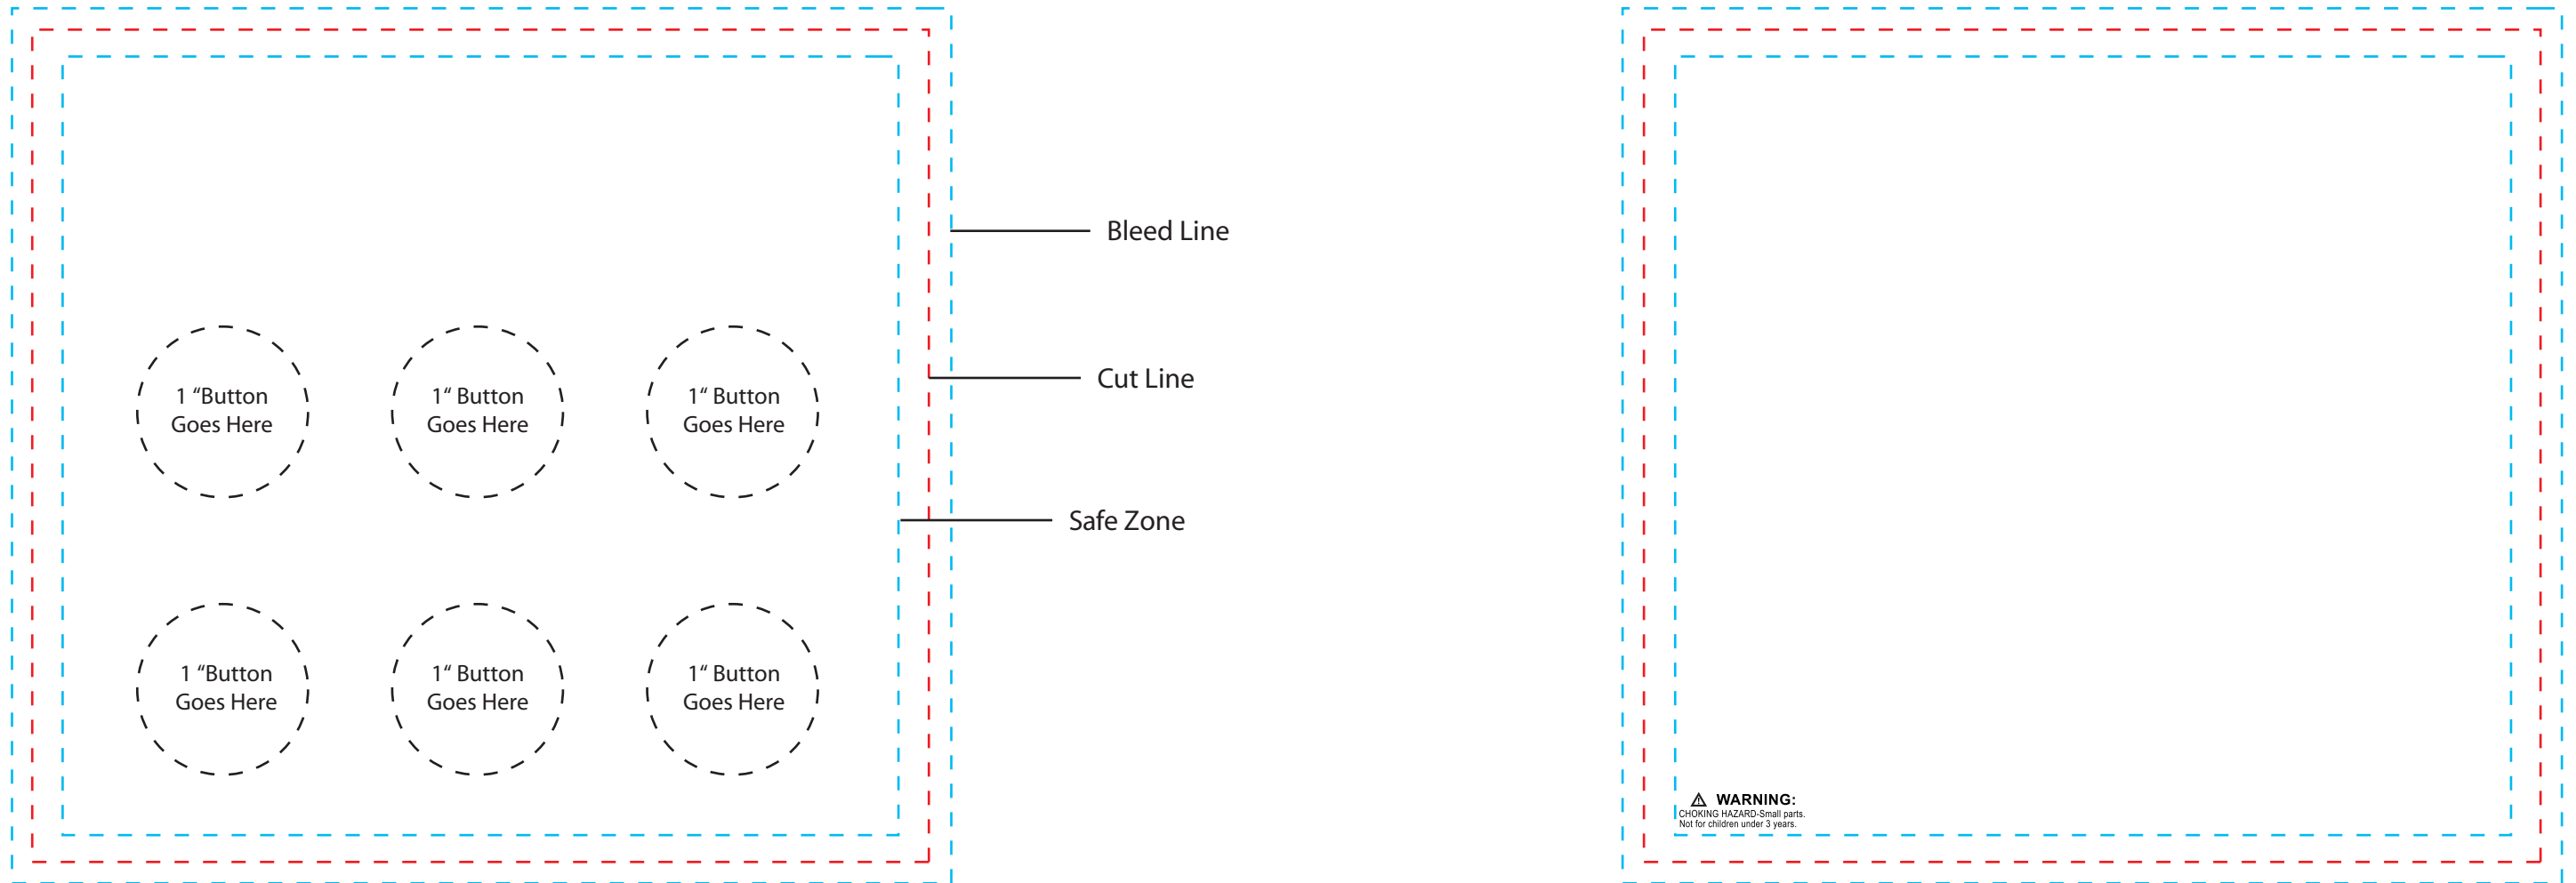

Front

Back

Imprint area **INSIDE** red dotted line.
Inner blue line is a safe zone for all text and graphics.
Outer blue line is for text or graphics that extend
(bleed) all the way past the edge of the design.
Reference lines (blue and red lines) **DO NOT** print on your design.